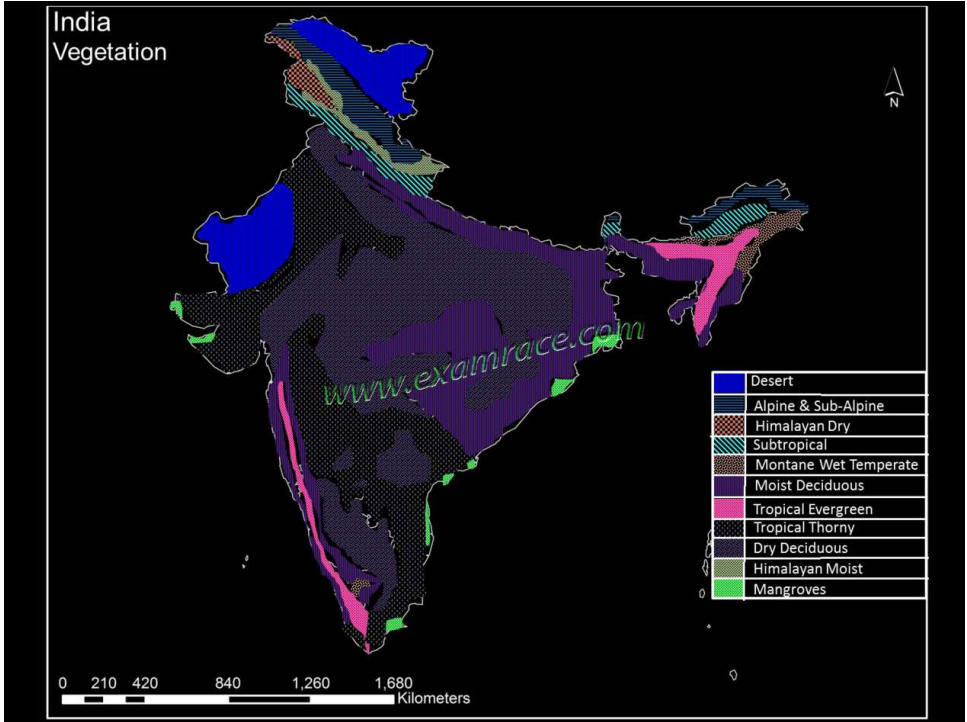

These Slides Accompany the YouTube Video Tutorial:  
<https://www.youtube.com/watch?v=kjP6a8NjhGc>

# VEGETATION & CROPS OF INDIA

These Slides Accompany the YouTube Video Tutorial:  
<https://www.youtube.com/watch?v=kjP6a8NjhGc>

- ### H G Champions
- Tropical Evergreen
  - Tropical Moist
  - Tropical Thorny
  - Subtropical Montane
  - Dry Deciduous
  - Himalayan Moist
  - Himalayan Dry Temperate
  - Montane Wet Temperate
  - Alpine and Sub-Alpine
  - Desert
  - Tidal