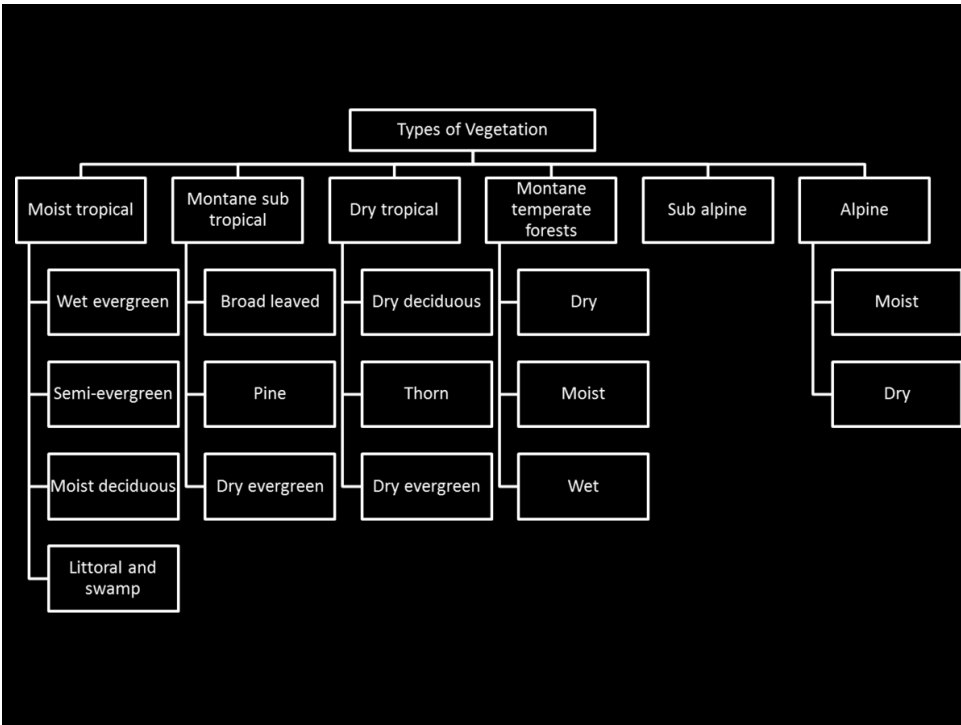

These Slides Accompany the YouTube Video Tutorial:  
<https://www.youtube.com/watch?v=kjP6a8NjhGc>

# VEGETATION & CROPS OF INDIA

These Slides Accompany the YouTube Video Tutorial:  
<https://www.youtube.com/watch?v=kjP6a8NjhGc>

- ### H G Champions
- Tropical Evergreen
  - Tropical Moist
  - Tropical Thorny
  - Subtropical Montane
  - Dry Deciduous
  - Himalayan Moist
  - Himalayan Dry Temperate
  - Montane Wet Temperate
  - Alpine and Sub-Alpine
  - Desert
  - Tidal