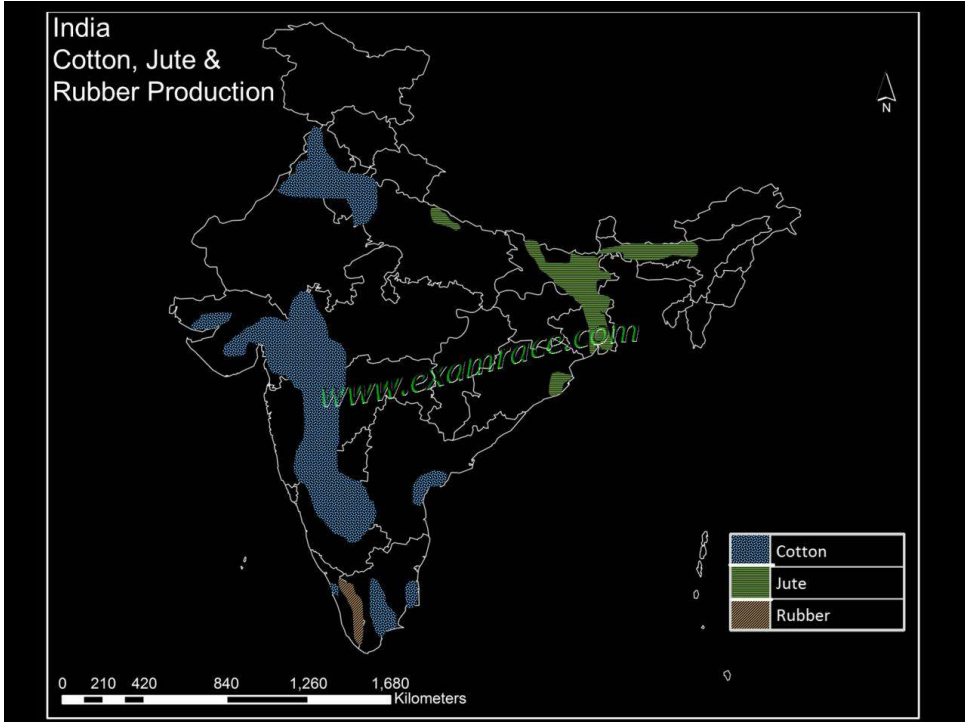

These Slides Accompany the YouTube Video Tutorial:
<https://www.youtube.com/watch?v=kjP6a8NjhGc>